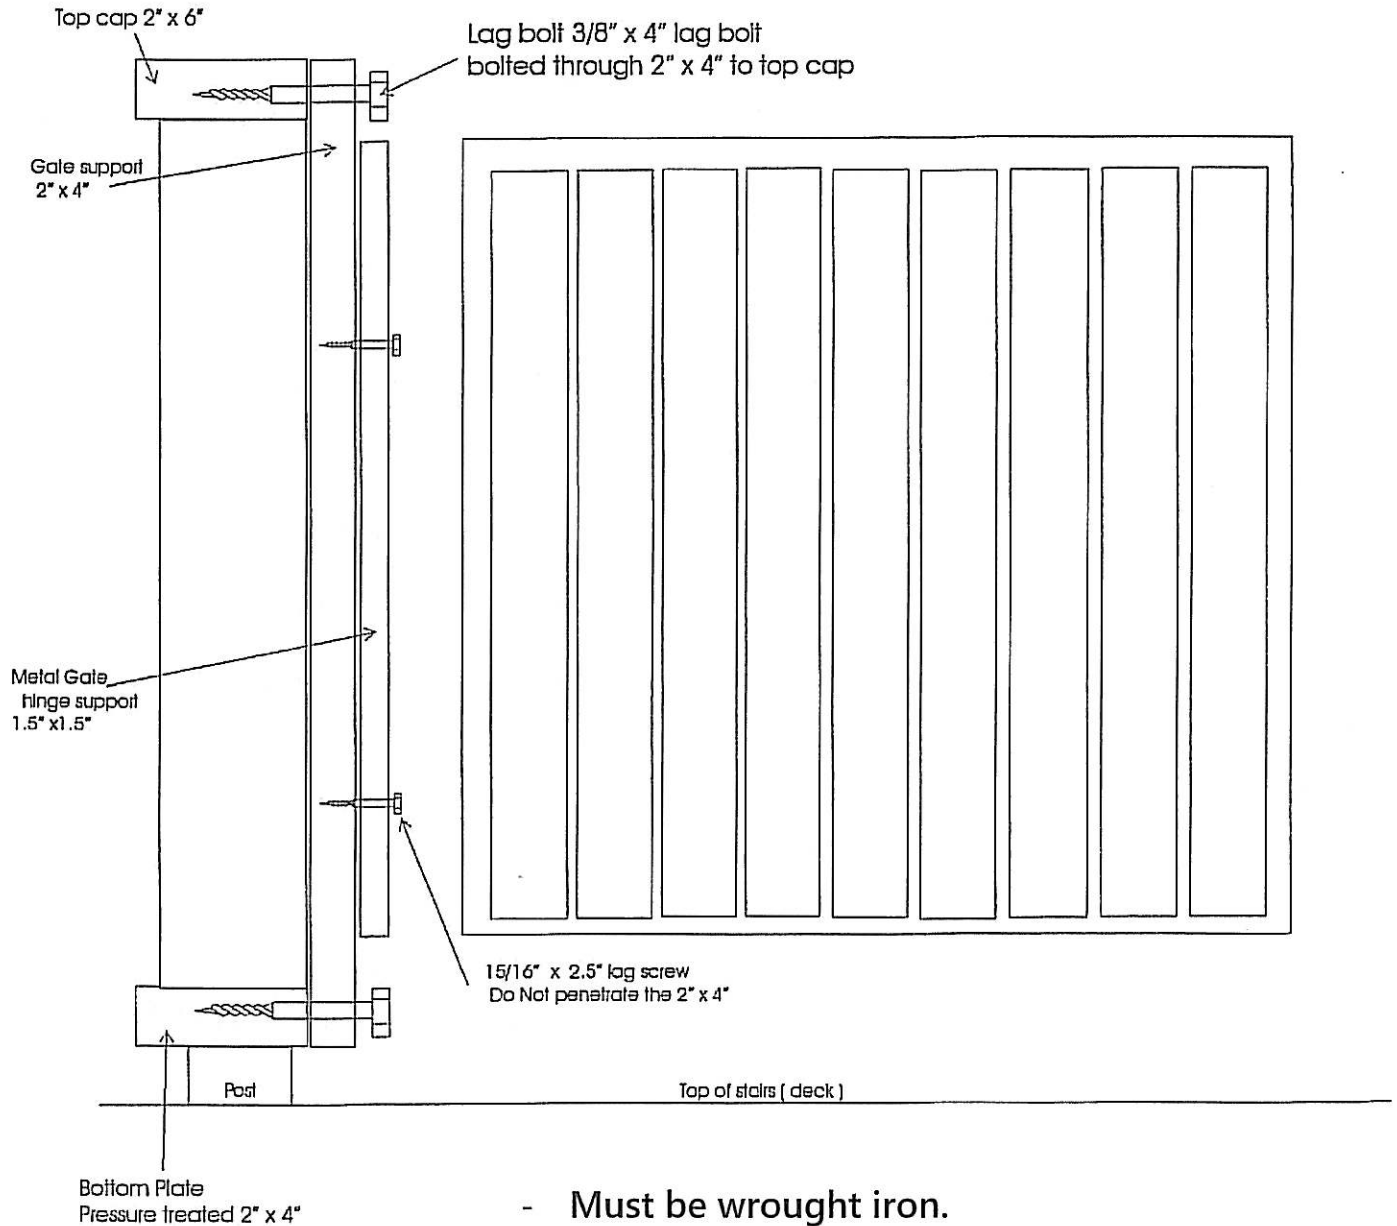

THE GLEN AT HILLSBOROUGH BALCONY GATE APPROVED INSTALLATION

- Must be wrought iron.
- Must be painted white to match the trim.
- Must be installed as shown on the above diagram.
- May use your choice of contractor.